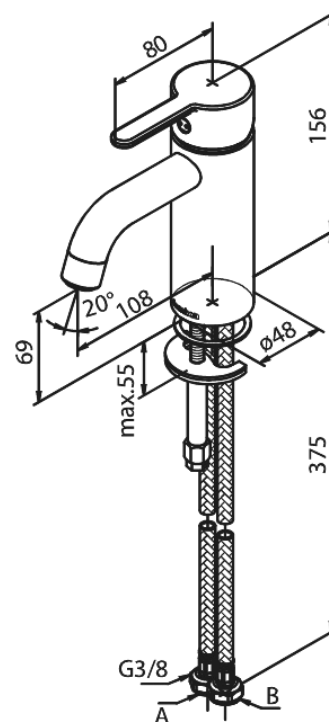

FM Mattsson Mora Group Denmark
Østbirkvej 2, DK-5240 Odense NØ

+45 88 33 00 34 damixa-international@fmm-mora.com

More information på <https://damixa.com>

damixa